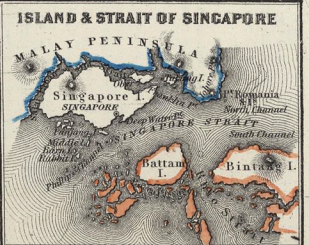

# COLTON'S EAST INDIES

SCALE OF NAUTICAL MILES. 0 50 100 200 300  
SCALE OF STATUTE MILES. 0 50 100 200 300

REFERENCE  
British Possessions  
Dutch  
Spanish  
Portuguese

172 EAST 177 178 173 LONGITUDE FROM WASHINGTON, 163 163 158 WEST 153