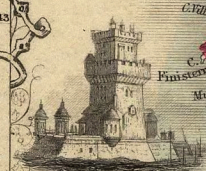

SPAIN AND PORTUGAL

Longitude West from Greenwich      Longitude East from Greenwich

SCALE. 0 10 20 30 40 50 60 Miles.

The Illustrations by N. Whittock & Engraved by J. Rogers.

The Map Drawn & Engraved by J. Rapkin.