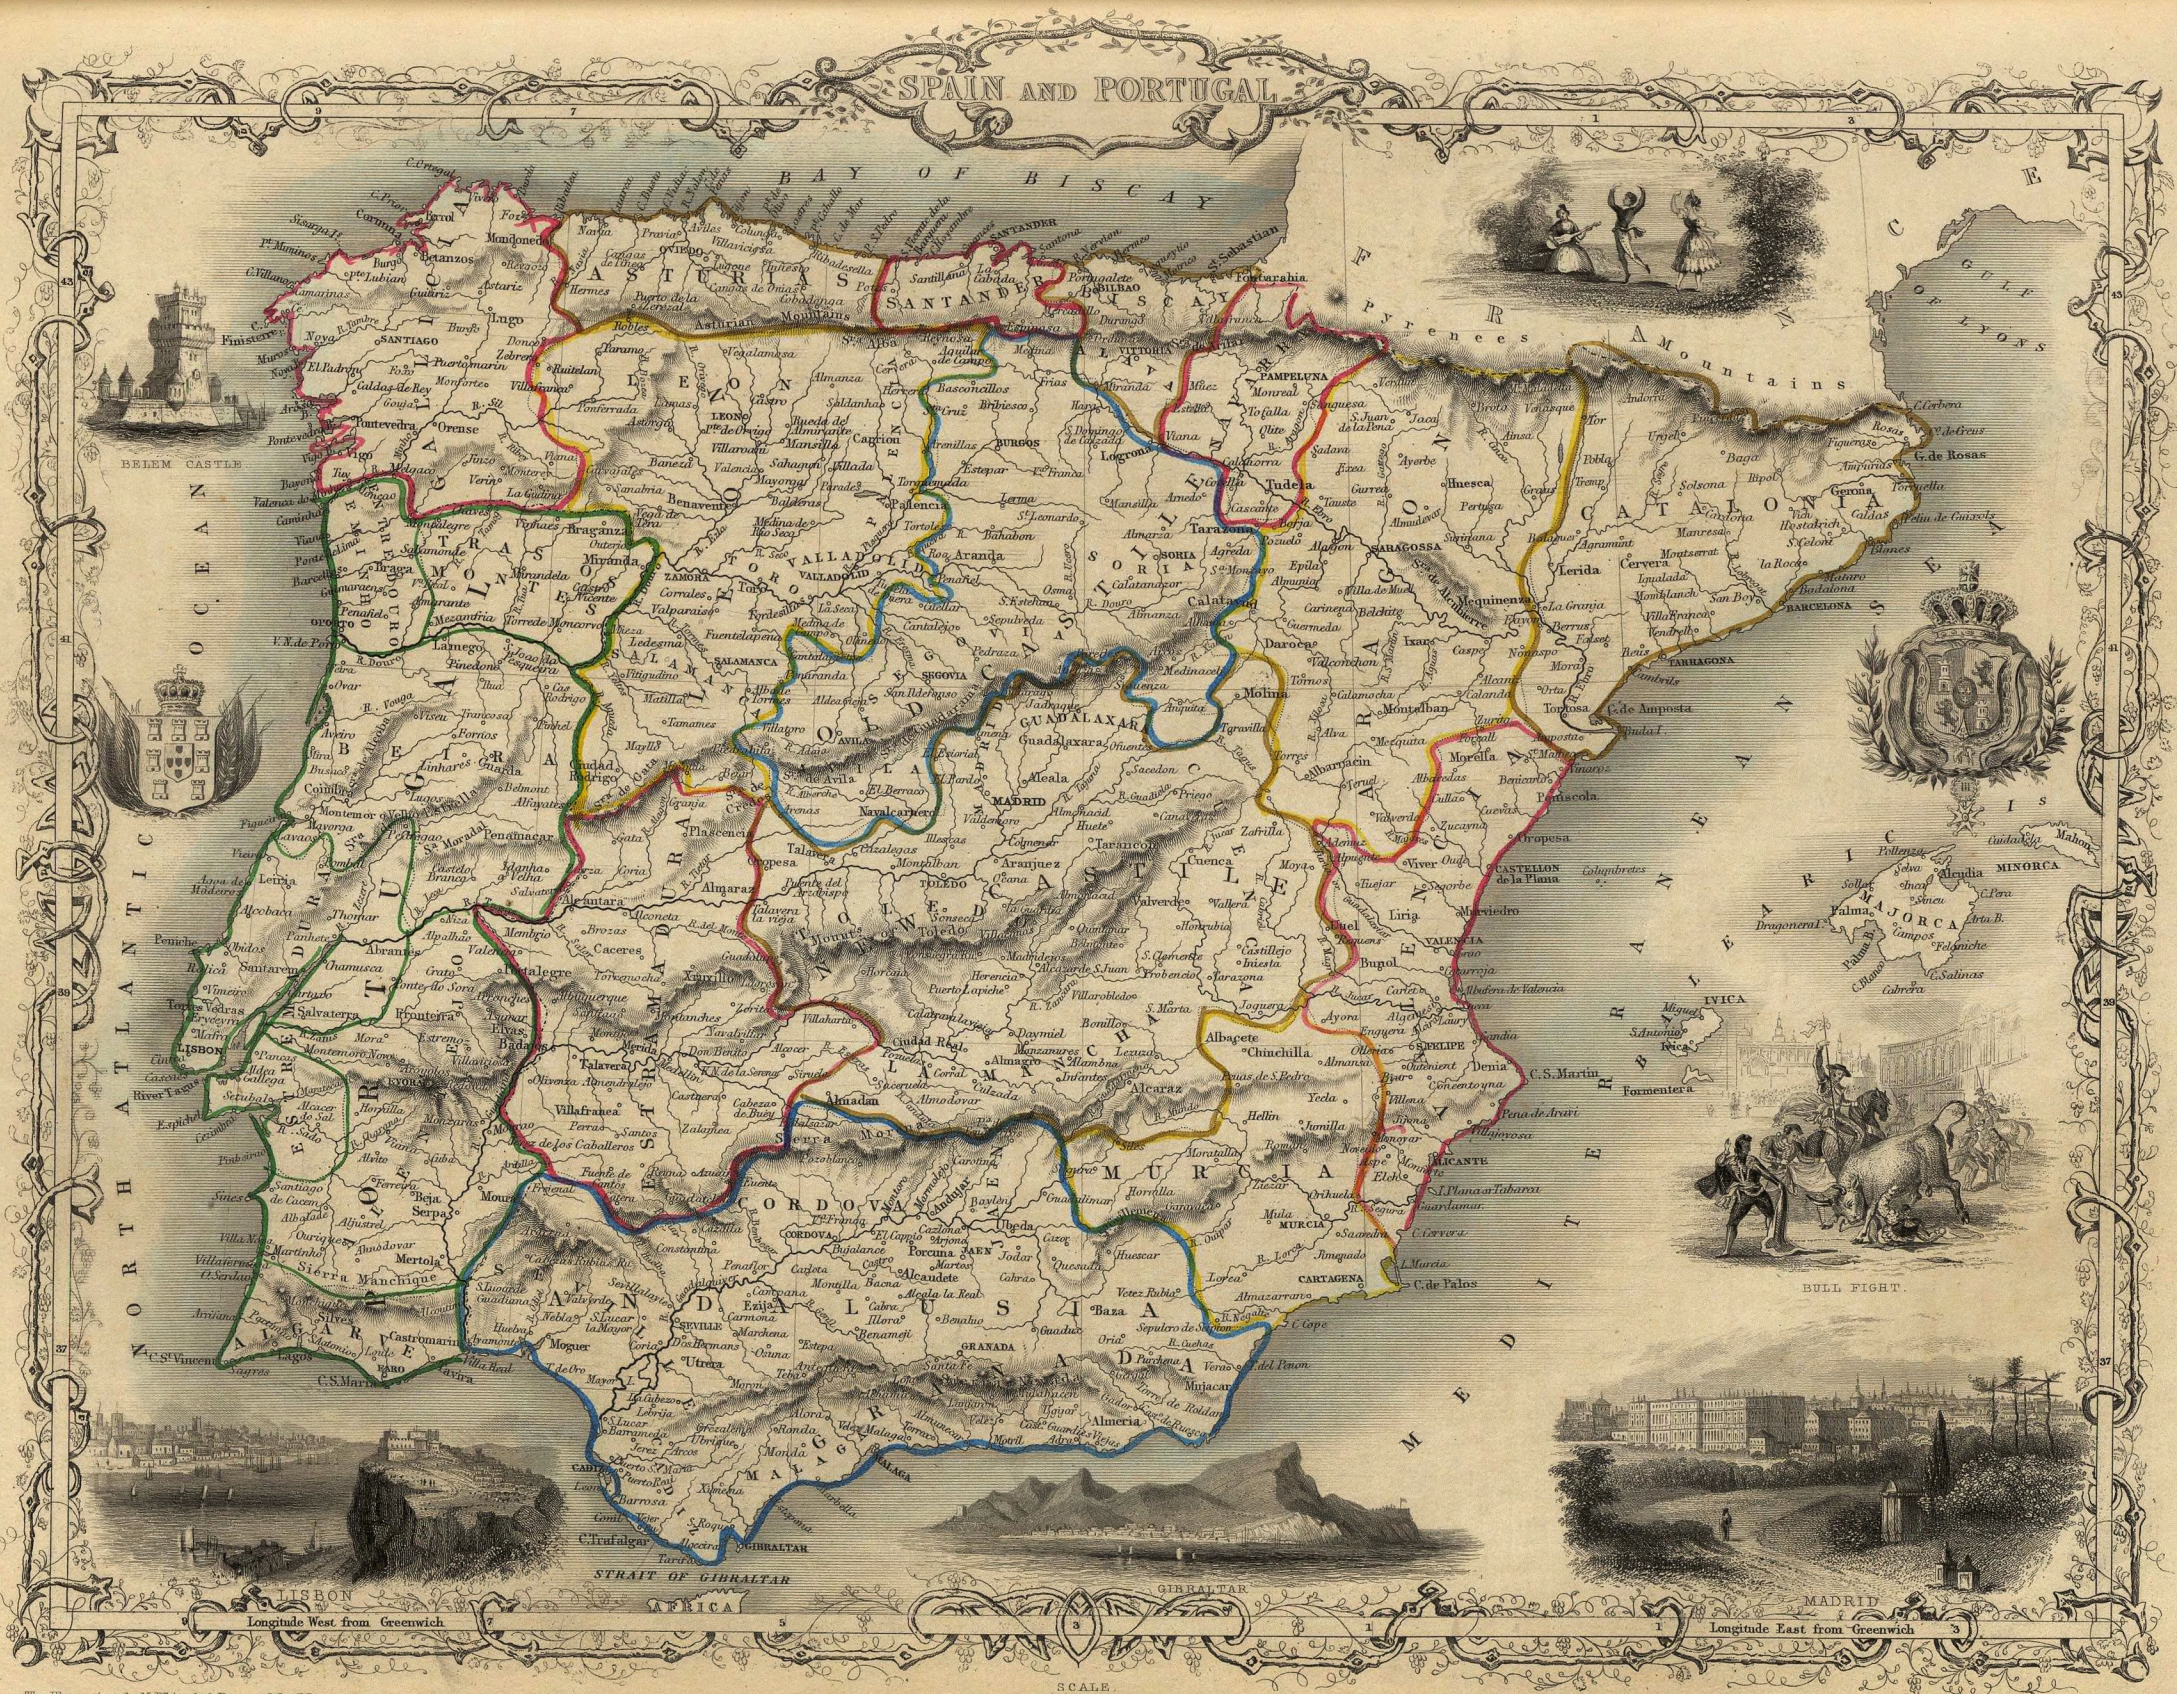

SPAIN AND PORTUGAL

Longitude West from Greenwich      Longitude East from Greenwich

SCALE. 0 10 20 30 40 50 60 Miles.

The Illustrations by N. Whittock & Engraved by J. Rogers.

The Map Drawn & Engraved by J. Rapkin.